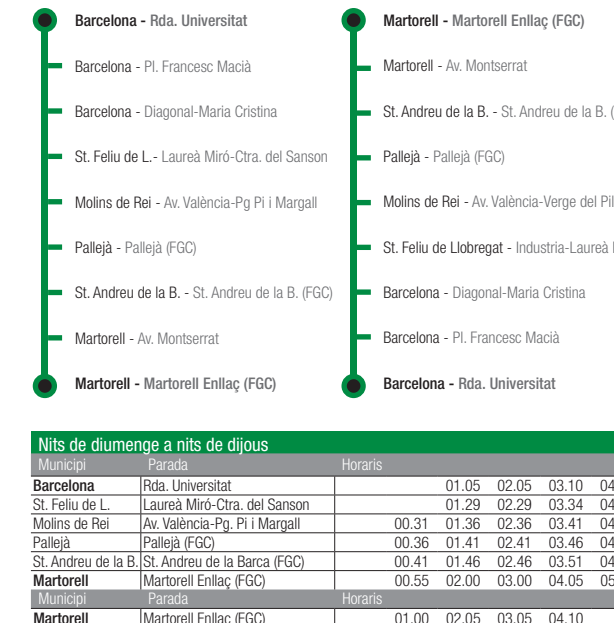

Table with 2 columns: Municipi, Parada, and Horaris. Includes routes between Barcelona, UAB, and Sant Cugat.

N73 Barcelona - Sant Celoni

Table with 2 columns: Municipi, Parada, and Horaris. Includes routes between Barcelona and Sant Celoni.

N50 Barcelona - Martorell

Table with 2 columns: Municipi, Parada, and Horaris. Includes routes between Barcelona and Martorell.

N65 Barcelona - Castellar del Vallès

Table with 2 columns: Municipi, Parada, and Horaris. Includes routes between Barcelona and Castellar del Vallès.

Table with 2 columns: Municipi, Parada, and Horaris. Includes routes between Barcelona and Castellar del Vallès.

N80 Barcelona - Mataró

Table with 2 columns: Municipi, Parada, and Horaris. Includes routes between Barcelona and Mataró.