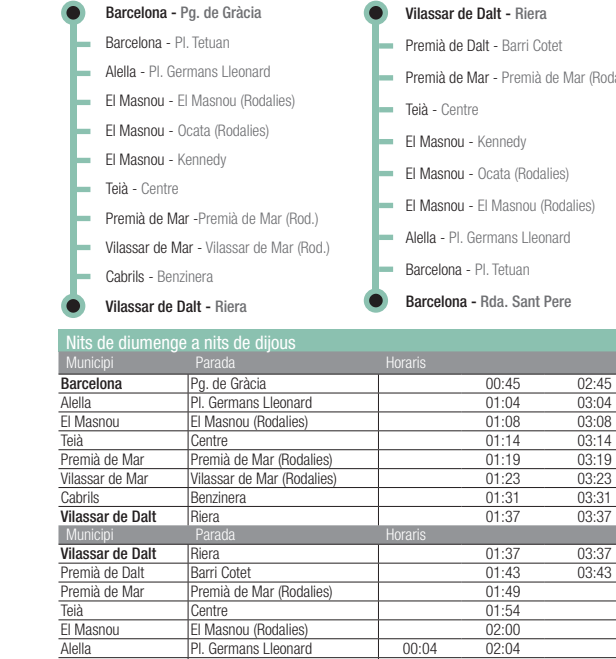

N51 Barcelona - Esparraguera

Table with 2 columns: Municipi, Parada, and Horaris. Includes routes between Barcelona and Esparraguera.

N66 Terrassa - Matadepera

Table with 2 columns: Municipi, Parada, and Horaris. Includes routes between Terrassa and Matadepera.

Table with 2 columns: Municipi, Parada, and Horaris. Includes routes between Terrassa and Matadepera.

N81 Barcelona - Vilassar de Dalt

Table with 2 columns: Municipi, Parada, and Horaris. Includes routes between Barcelona and Vilassar de Dalt.

N52 Molins de Rei - Vallirana

Table with 2 columns: Municipi, Parada, and Horaris. Includes routes between Molins de Rei and Vallirana.

N67 Terrassa - Vacarisses

Table with 2 columns: Municipi, Parada, and Horaris. Includes routes between Terrassa and Vacarisses.