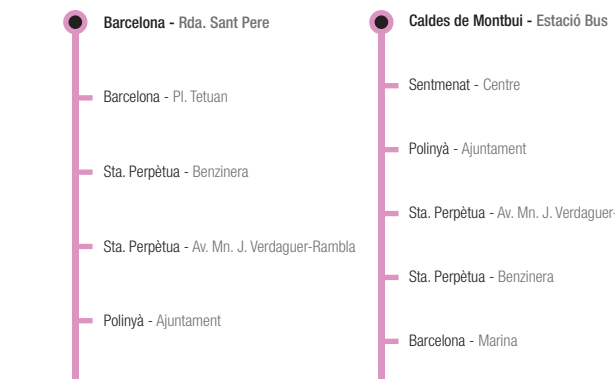

N52 Molins de Rei - Vallirana

Table with 2 columns: Municipi, Parada, and Horaris. Includes routes between Molins de Rei and Vallirana.

N67 Terrassa - Vacarisses

Table with 2 columns: Municipi, Parada, and Horaris. Includes routes between Terrassa and Vacarisses.

Table with 2 columns: Municipi, Parada, and Horaris. Includes routes between Terrassa and Vacarisses.

N82 Barcelona - Pineda

Table with 2 columns: Municipi, Parada, and Horaris. Includes routes between Barcelona and Pineda.

N60 Barcelona - Terrassa

Table with 2 columns: Municipi, Parada, and Horaris. Includes routes between Barcelona and Terrassa.

N70 Barcelona - Caldes de Montbui

Table with 2 columns: Municipi, Parada, and Horaris. Includes routes between Barcelona and Caldes de Montbui.

Table with 2 columns: Municipi, Parada, and Horaris. Includes routes between Barcelona and Caldes de Montbui.

Ubicació de les parades a Plaça Catalunya de Barcelona

OPERADORS DEL SERVEI INTERURBÀ D'AUTOBUSOS NOCTURNS I ZONES TARIFARIES