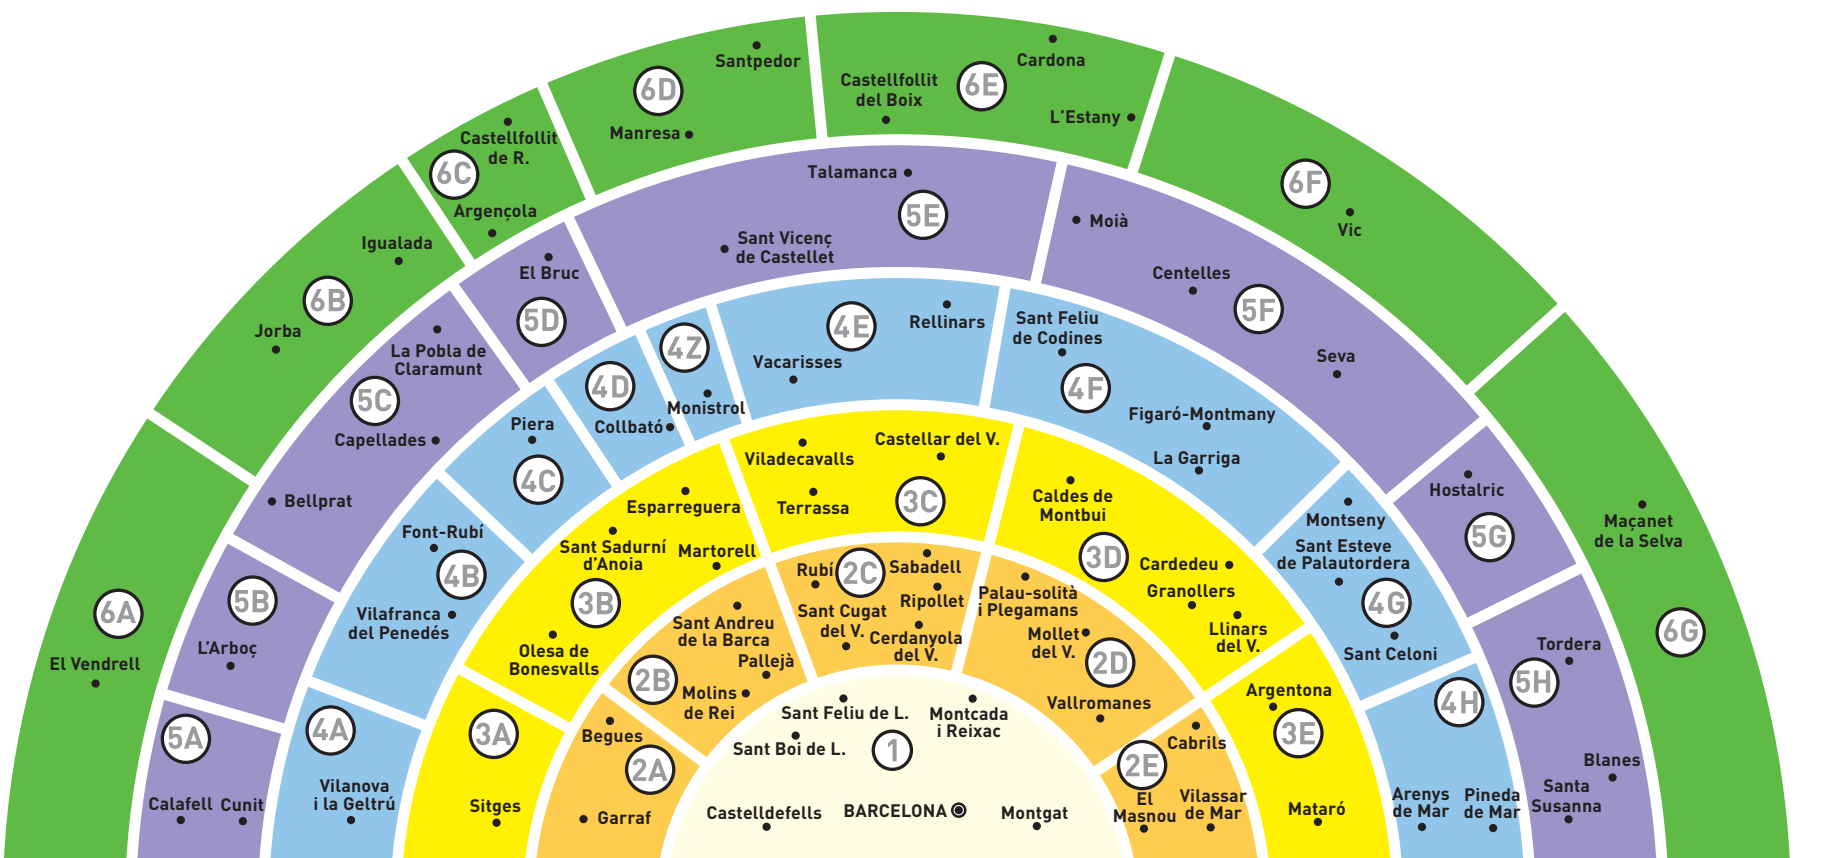

Regió metropolitana de Barcelona

Servei interurbà d'autobusos nocturns

Transports públics de Catalunya

ATM Àrea de Barcelona
Autoritat del Transport Metropolità

Generalitat de Catalunya
Departament de Territori i Sostenibilitat

www.gencat.cat

www.atm.cat

www.gencat.cat/mou-te

www.gencat.cat

Establiment: 0,33€ Cost/mín. 0,07€
Tariffació per segments, IVA INCLÓS

012