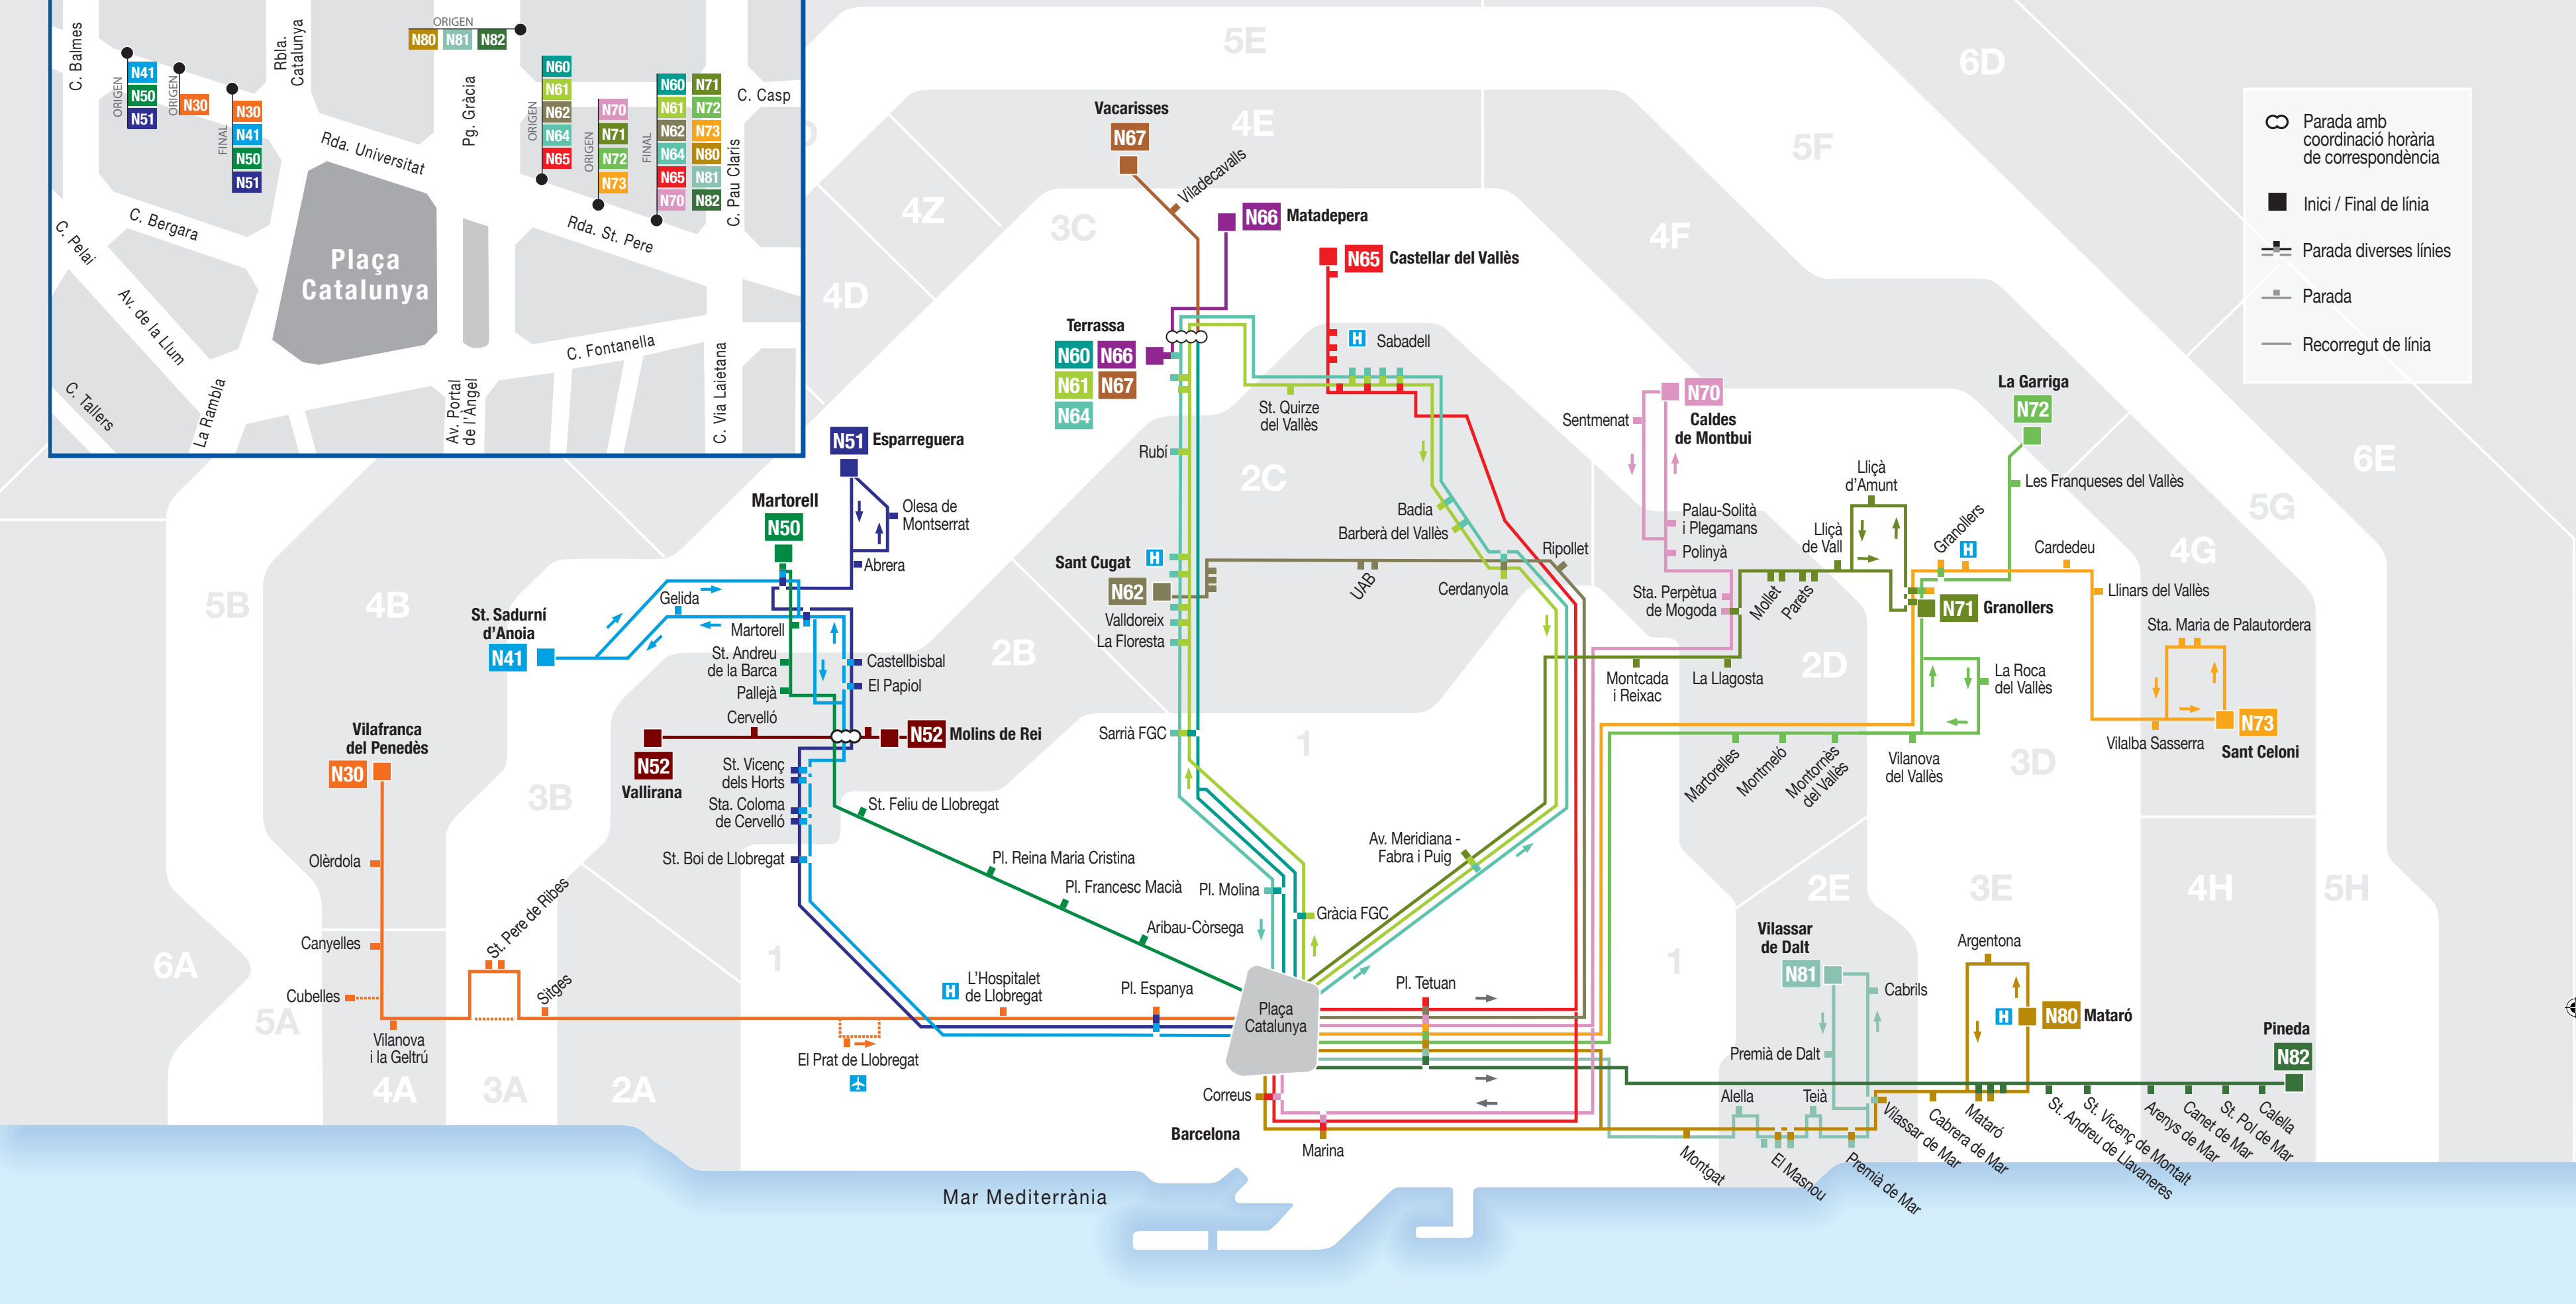

N52 Molins de Rei - Vallirana

Table with 2 columns: Municipi, Parada, and Horaris. Includes routes between Molins de Rei and Vallirana.

N67 Terrassa - Vacarisses

Table with 2 columns: Municipi, Parada, and Horaris. Includes routes between Terrassa and Vacarisses.

Table with 2 columns: Municipi, Parada, and Horaris. Includes routes between Terrassa and Vacarisses.

N82 Barcelona - Pineda

Table with 2 columns: Municipi, Parada, and Horaris. Includes routes between Barcelona and Pineda.

N60 Barcelona - Terrassa

Table with 2 columns: Municipi, Parada, and Horaris. Includes routes between Barcelona and Terrassa.

N70 Barcelona - Caldes de Montbui

Table with 2 columns: Municipi, Parada, and Horaris. Includes routes between Barcelona and Caldes de Montbui.

Table with 2 columns: Municipi, Parada, and Horaris. Includes routes between Barcelona and Caldes de Montbui.

Ubicació de les parades a Plaça Catalunya de Barcelona

OPERADORS DEL SERVEI INTERURBÀ D'AUTOBUSOS NOCTURNS I ZONES TARIFARIES