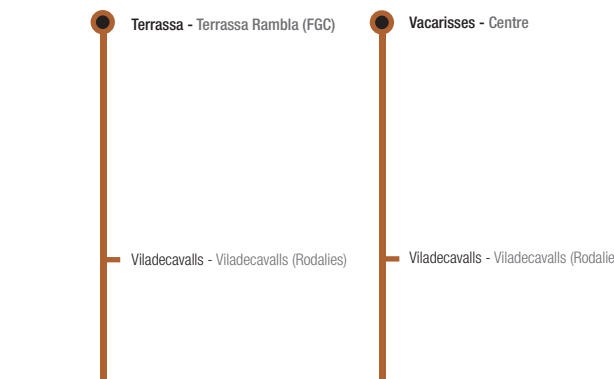

Table with 2 columns: Municipi, Parada, and Horaris. Includes routes between Terrassa and Matadepera.

N81 Barcelona - Vilassar de Dalt

Table with 2 columns: Municipi, Parada, and Horaris. Includes routes between Barcelona and Vilassar de Dalt.

N52 Molins de Rei - Vallirana

Table with 2 columns: Municipi, Parada, and Horaris. Includes routes between Molins de Rei and Vallirana.

N67 Terrassa - Vacarisses

Table with 2 columns: Municipi, Parada, and Horaris. Includes routes between Terrassa and Vacarisses.

Table with 2 columns: Municipi, Parada, and Horaris. Includes routes between Terrassa and Vacarisses.

N82 Barcelona - Pineda

Table with 2 columns: Municipi, Parada, and Horaris. Includes routes between Barcelona and Pineda.